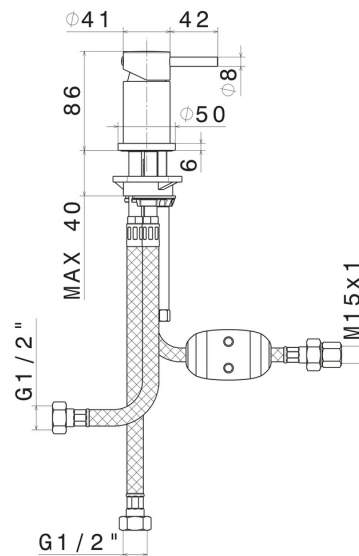

XT

4288.59.097

Diverter for deck-mounted set - finish PVD Brushed Gold

PVD Brushed Gold

FEATURES

Material	Brass
Installation	Deck-mounted
Hole type	Single hole
Control type	Single lever
Diverter type	Mechanic diverter

TECHNICAL DRAWING

XT

4288.59.097

Diverter for deck-mounted set - finish PVD Brushed Gold

AVAILABLE FINISHES

59.097

PVD Brushed Gold

01.014