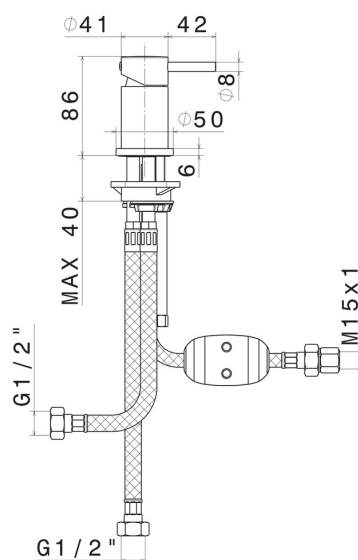

XT

4288.61.020

Diverter for deck-mounted set - finish PVD Glossy Gold

PVD Glossy Gold

FEATURES

| | |
|---------------|--------------------------|
| Material | Brass |
| Installation | Deck-mounted |
| Hole type | Single hole |
| Control type | Single lever |
| Diverter type | Mechanic diverter |

TECHNICAL DRAWING

XT

4288.61.020

Diverter for deck-mounted set - finish PVD Glossy Gold

AVAILABLE FINISHES

61.020

PVD Glossy Gold

01.014