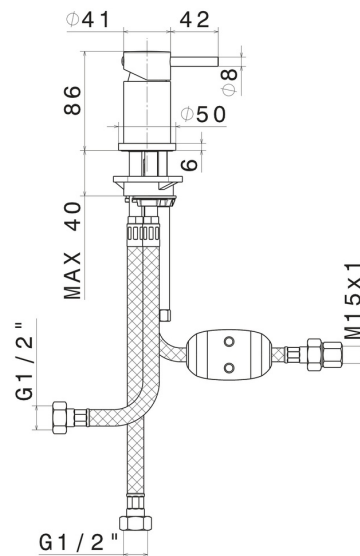

TECHNICAL DRAWING