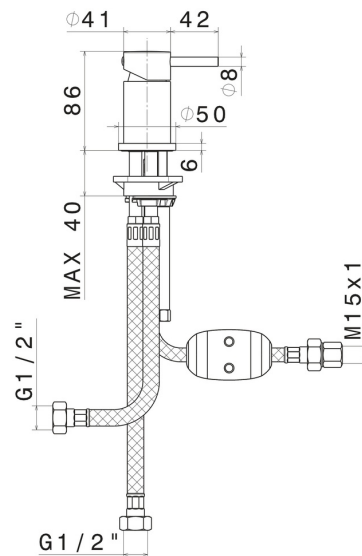

XT

4288.M0.072

Diverter for deck-mounted set - finish Copper Satin

Copper Satin

FEATURES

Material	Brass
Installation	Deck-mounted
Hole type	Single hole
Control type	Single lever
Diverter type	Mechanic diverter

TECHNICAL DRAWING

XT

4288.M0.072

Diverter for deck-mounted set - finish Copper Satin

AVAILABLE FINISHES

M0.072

Copper Satin

01.014