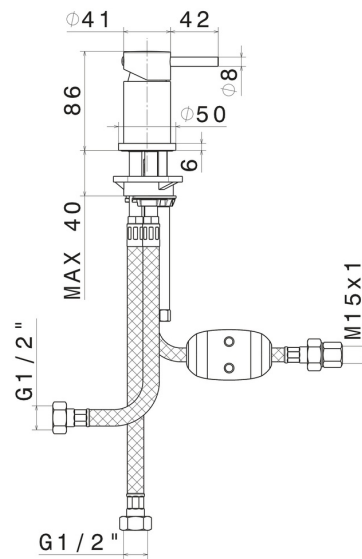

## 4288.M0.075

Diverter for deck-mounted set - finish Copper Glossy

Copper Glossy

### FEATURES

Material	<b>Brass</b>
Installation	<b>Deck-mounted</b>
Hole type	<b>Single hole</b>
Control type	<b>Single lever</b>
Diverter type	<b>Mechanic diverter</b>

### TECHNICAL DRAWING

**XT**

**4288.M0.075**

Diverter for deck-mounted set - finish Copper Glossy