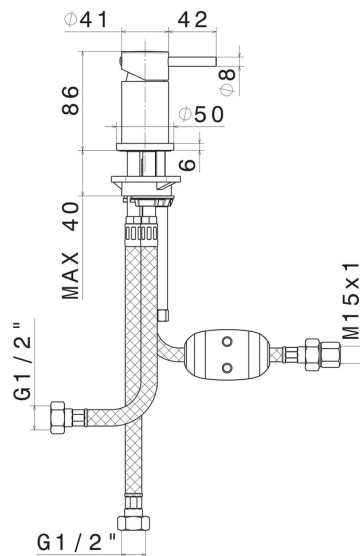

XT

4288.M0.077

Diverter for deck-mounted set - finish Carbon Satin

Carbon Satin

FEATURES

Material	Brass
Installation	Deck-mounted
Hole type	Single hole
Control type	Single lever
Diverter type	Mechanic diverter

TECHNICAL DRAWING

XT

4288.M0.077

Diverter for deck-mounted set - finish Carbon Satin

AVAILABLE FINISHES

M0.077

Carbon Satin

01.014