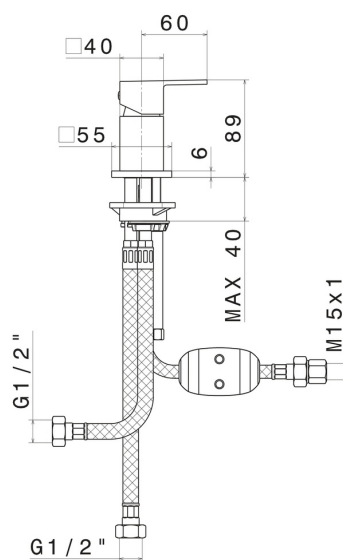

# ERGO-Q

**66486.01.093**

Diverter for deck-mounted set - finish Matt Black

## FEATURES

Material	<b>Brass</b>
Installation	<b>Deck-mounted</b>
Hole type	<b>Single hole</b>
Control type	<b>Single lever</b>

## TECHNICAL DRAWING

**ERGO-Q**

**66486.01.093**

Diverter for deck-mounted set - finish Matt Black

**AVAILABLE FINISHES**

---

**01.093**

Matt Black