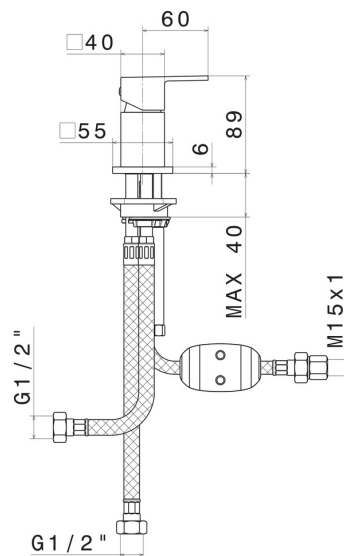

ERGO-Q

66486.21.018

Diverter for deck-mounted set - finish Chrome

Chrome

FEATURES

Material	Brass
Installation	Deck-mounted
Hole type	Single hole
Control type	Single lever

TECHNICAL DRAWING

ERGO-Q

66486.21.018

Diverter for deck-mounted set - finish Chrome

AVAILABLE FINISHES

21.018

Chrome

01.093

finish Matt Black