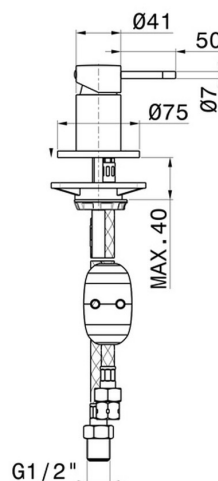

O'RAMA

68486.01.093

Diverter for deck-mounted set - finish Matt Black

FEATURES

Material	Brass
Installation	Deck-mounted
Control type	Single lever
Diverter type	Mechanic diverter
Water mixing	Mechanical

TECHNICAL DRAWING

O'RAMA

68486.01.093

Diverter for deck-mounted set - finish Matt Black

AVAILABLE FINISHES

01.093

Matt Black

05.093

finish Chrome - Matt Black