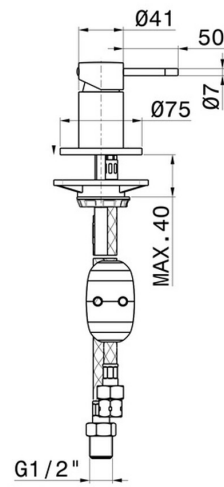

# O'RAMA

**68486.05.093**

Diverter for deck-mounted set - finish Chrome - Matt Black

Chrome - Matt Black

## FEATURES

---

Material	<b>Brass</b>
Installation	<b>Deck-mounted</b>
Control type	<b>Single lever</b>
Diverter type	<b>Mechanic diverter</b>
Water mixing	<b>Mechanical</b>

## TECHNICAL DRAWING

---

**O'RAMA**

**68486.05.093**

Diverter for deck-mounted set - finish Chrome - Matt Black

**AVAILABLE FINISHES**

---

**05.093**