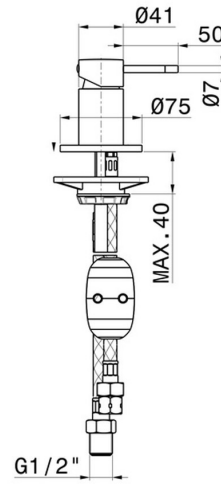

O'RAMA

68486.61.020

Diverter for deck-mounted set - finish PVD Glossy Gold

PVD Glossy Gold

FEATURES

Material	Brass
Installation	Deck-mounted
Control type	Single lever
Diverter type	Mechanic diverter
Water mixing	Mechanical

TECHNICAL DRAWING

O'RAMA

68486.61.020

Diverter for deck-mounted set - finish PVD Glossy Gold

AVAILABLE FINISHES

61.020

PVD Glossy Gold

01.093