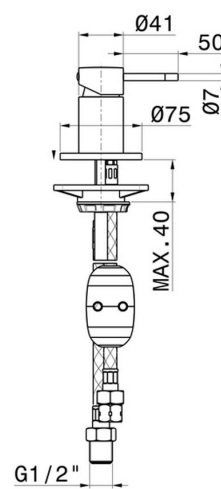

### TECHNICAL DRAWING

---

**O'RAMA**

**68486.M2.070**

Diverter for deck-mounted set - finish Titanium Satin - Matt black

**AVAILABLE FINISHES**

---

**M2.070**