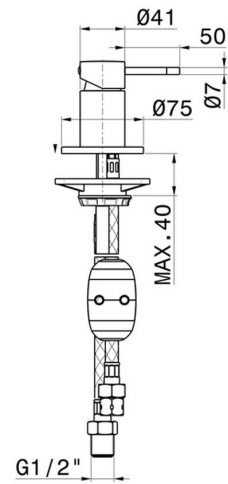

O'RAMA

68486.M2.071

Diverter for deck-mounted set - finish Gold Satin - Matt black

FEATURES

Material	Brass
Installation	Deck-mounted
Control type	Single lever
Diverter type	Mechanic diverter
Water mixing	Mechanical

TECHNICAL DRAWING

O'RAMA

68486.M2.071

Diverter for deck-mounted set - finish Gold Satin - Matt black

AVAILABLE FINISHES

M2.071

Gold Satin - Matt black

01.093