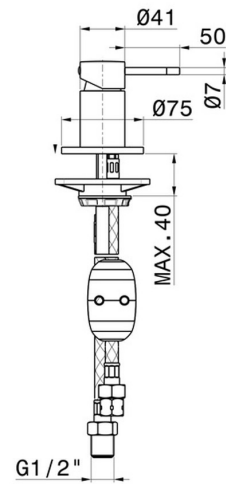

O'RAMA

68486.M2.072

Diverter for deck-mounted set - finish Copper Satin - Matt black

FEATURES

Material	Brass
Installation	Deck-mounted
Control type	Single lever
Diverter type	Mechanic diverter
Water mixing	Mechanical

TECHNICAL DRAWING

O'RAMA

68486.M2.072

Diverter for deck-mounted set - finish Copper Satin - Matt black

AVAILABLE FINISHES

M2.072

Copper Satin - Matt black

01.093