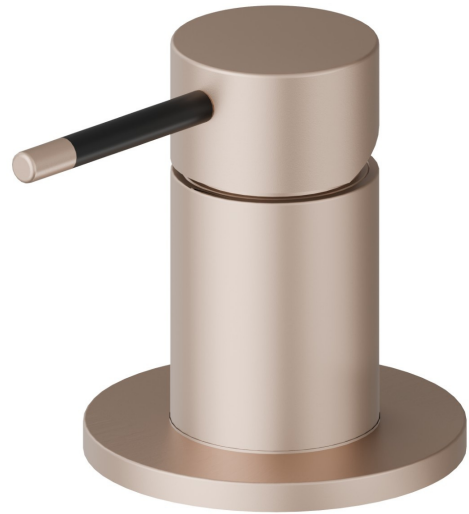

O'RAMA

68486.M2.072

Diverter for deck-mounted set - finish Copper Satin - Matt black

FEATURES

Material	Brass
Installation	Deck-mounted
Control type	Single lever
Diverter type	Mechanic diverter
Water mixing	Mechanical

TECHNICAL DRAWING

O'RAMA

68486.M2.072

Diverter for deck-mounted set - finish Copper Satin - Matt black

AVAILABLE FINISHES

M2.072

Copper Satin - Matt black

01.093

finish Matt Black

05.093

finish Chrome - Matt Black

61.020

finish PVD Glossy Gold

M2.070

finish Titanium Satin - Matt black

M2.071

finish Gold Satin - Matt black

M2.075

finish Copper Glossy