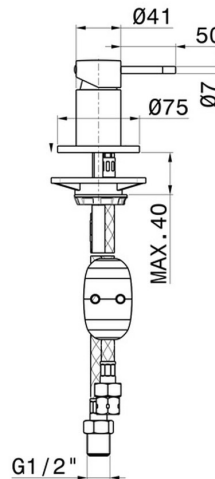

O'RAMA

68486.M2.075

Diverter for deck-mounted set - finish Copper Glossy

FEATURES

| | |
|---------------|--------------------------|
| Material | Brass |
| Installation | Deck-mounted |
| Control type | Single lever |
| Diverter type | Mechanic diverter |
| Water mixing | Mechanical |

TECHNICAL DRAWING

AR Preview
try it in your home

More Details
on our [website](#)

O'RAMA

68486.M2.075

Diverter for deck-mounted set - finish Copper Glossy

AVAILABLE FINISHES

M2.075