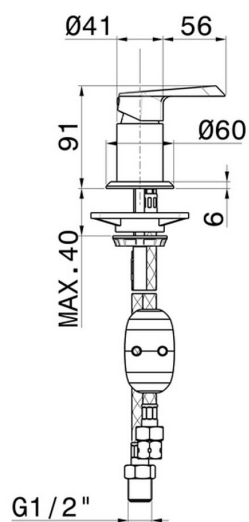

TECHNICAL DRAWING