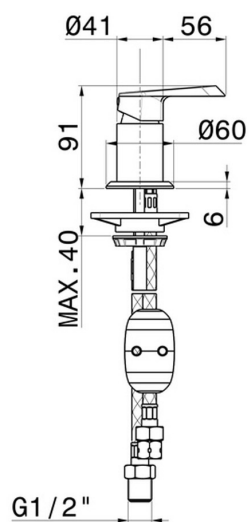

NIO

68986.21.018

Diverter for deck-mounted set - finish Chrome

Chrome

FEATURES

Material	Brass
Installation	Deck-mounted
Control type	Single lever
Diverter type	Mechanic diverter

TECHNICAL DRAWING

NIO

68986.21.018

Diverter for deck-mounted set - finish Chrome

AVAILABLE FINISHES

21.018

Chrome

01.093

finish Matt Black

59.066