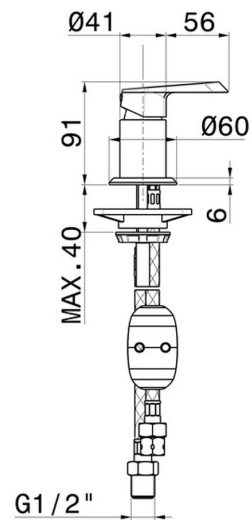

NIO

68986.59.066

Diverter for deck-mounted set - finish PVD Brushed steel

PVD Brushed steel

FEATURES

Material	Brass
Installation	Deck-mounted
Control type	Single lever
Diverter type	Mechanic diverter

TECHNICAL DRAWING

NIO

68986.59.066

Diverter for deck-mounted set - finish PVD Brushed steel

AVAILABLE FINISHES

 **59.066**
PVD Brushed steel

 **01.093**
finish Matt Black

 **21.018**
finish Chrome

 **59.097**
finish PVD Brushed Gold