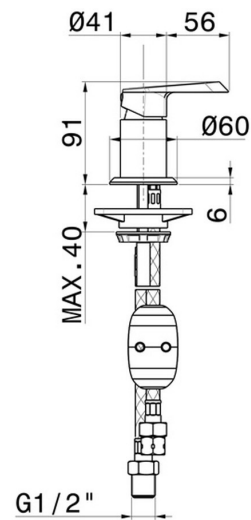

NIO

68986.59.097

Diverter for deck-mounted set - finish PVD Brushed Gold

PVD Brushed Gold

FEATURES

Material	Brass
Installation	Deck-mounted
Control type	Single lever
Diverter type	Mechanic diverter

TECHNICAL DRAWING

21.018

finish Chrome

59.066

finish PVD Brushed steel