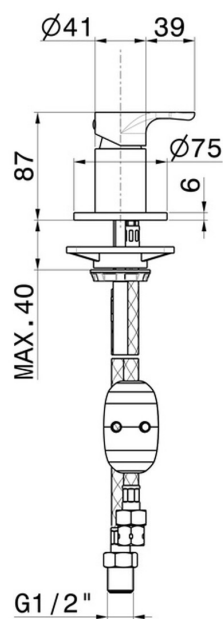

# LINFA II

**69486.01.014**

Diverter for deck-mounted set - finish Matt White

## FEATURES

Material	<b>Brass</b>
Installation	<b>Deck-mounted</b>
Hole type	<b>Single hole</b>
Control type	<b>Single lever</b>
Diverter type	<b>Mechanic diverter</b>

## TECHNICAL DRAWING

**LINFA II**

**69486.01.014**

Diverter for deck-mounted set - finish Matt White

**AVAILABLE FINISHES**

---

**01.014**

Matt White