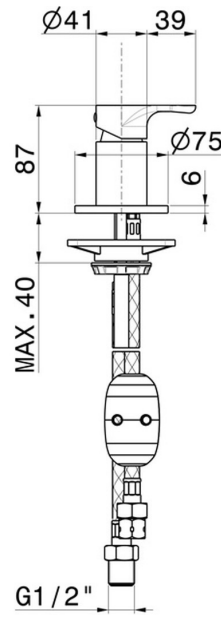

LINFA II

69486.01.093

Diverter for deck-mounted set - finish Matt Black

Matt Black

FEATURES

Material	Brass
Installation	Deck-mounted
Hole type	Single hole
Control type	Single lever
Diverter type	Mechanic diverter

TECHNICAL DRAWING

LINFA II

69486.01.093

Diverter for deck-mounted set - finish Matt Black

AVAILABLE FINISHES

 **01.093**
Matt Black

 **01.014**
finish Matt White

 **21.018**
finish Chrome