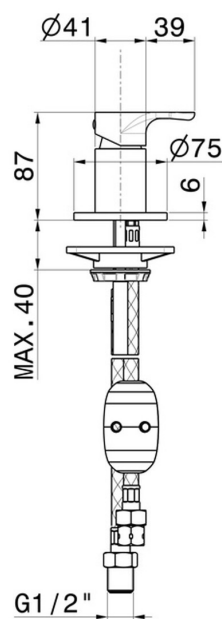

LINFA II

69486.21.018

Diverter for deck-mounted set - finish Chrome

Chrome

FEATURES

Material	Brass
Installation	Deck-mounted
Hole type	Single hole
Control type	Single lever
Diverter type	Mechanic diverter

TECHNICAL DRAWING

LINFA II

69486.21.018

Diverter for deck-mounted set - finish Chrome

AVAILABLE FINISHES

21.018

Chrome

01.014

finish Matt White