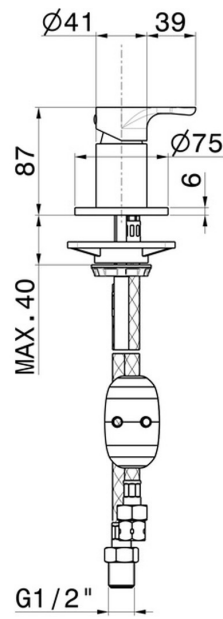

# LINFA II

**69486.M0.070**

Diverter for deck-mounted set - finish Titanium Satin

Titanium Satin

## FEATURES

Material	<b>Brass</b>
Installation	<b>Deck-mounted</b>
Hole type	<b>Single hole</b>
Control type	<b>Single lever</b>
Diverter type	<b>Mechanic diverter</b>

## TECHNICAL DRAWING

**LINFA II**

**69486.M0.070**

Diverter for deck-mounted set - finish Titanium Satin

**AVAILABLE FINISHES**

---

 **M0.070**  
Titanium Satin

 **01.014**  
finish Matt White