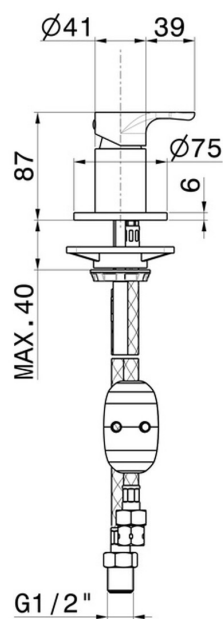

LINFA II

69486.M0.071

Diverter for deck-mounted set - finish Gold Satin

FEATURES

Material	Brass
Installation	Deck-mounted
Hole type	Single hole
Control type	Single lever
Diverter type	Mechanic diverter

TECHNICAL DRAWING