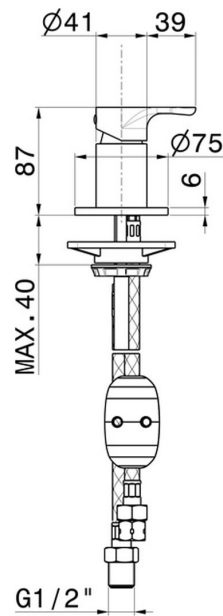

# LINFA II

**69486.M0.072**

Diverter for deck-mounted set - finish Copper Satin

Copper Satin

## FEATURES

Material	<b>Brass</b>
Installation	<b>Deck-mounted</b>
Hole type	<b>Single hole</b>
Control type	<b>Single lever</b>
Diverter type	<b>Mechanic diverter</b>

## TECHNICAL DRAWING

**LINFA II**

**69486.M0.072**

Diverter for deck-mounted set - finish Copper Satin

**AVAILABLE FINISHES**

---

 **M0.072**  
Copper Satin

 **01.014**  
finish Matt White