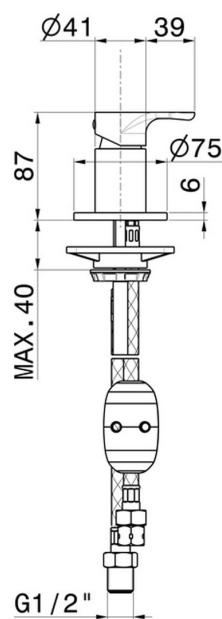

# LINFA II

**69486.M0.075**

Diverter for deck-mounted set - finish Copper Glossy

## FEATURES

Material	<b>Brass</b>
Installation	<b>Deck-mounted</b>
Hole type	<b>Single hole</b>
Control type	<b>Single lever</b>
Diverter type	<b>Mechanic diverter</b>

## TECHNICAL DRAWING

**LINFA II**

**69486.M0.075**

Diverter for deck-mounted set - finish Copper Glossy

**AVAILABLE FINISHES**

---

 **M0.075**  
Copper Glossy

 **01.014**  
finish Matt White