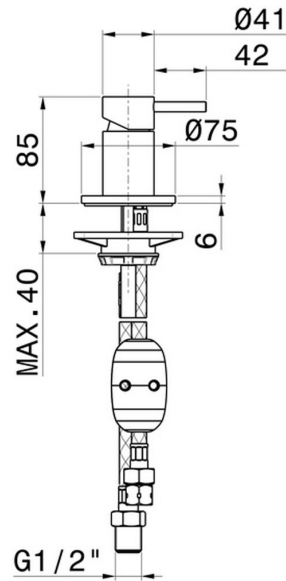

TECHNICAL DRAWING

AR Preview
try it in your home

More Details
on our [website](#)