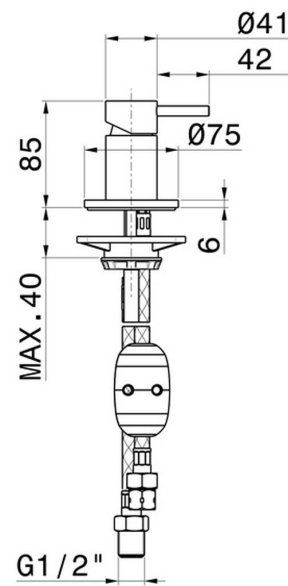

X-STEEL 316

69686X.59.064

Diverter for deck-mounted set - finish PVD Brushed Gun Metal

PVD Brushed Gun Metal

FEATURES

Material	Stainless Steel
Installation	Deck-mounted
Hole type	Single hole
Control type	Single lever
Diverter type	Mechanic diverter

TECHNICAL DRAWING

X-STEEL 316

69686X.59.064

Diverter for deck-mounted set - finish PVD Brushed Gun Metal

AVAILABLE FINISHES

59.064

PVD Brushed Gun Metal

50.050