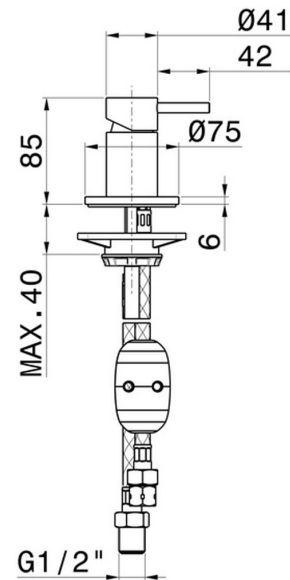

# X-STEEL 316

69686X.59.067

Diverter for deck-mounted set - finish PVD Brushed Copper Bronze

PVD Brushed Copper Bronze

## FEATURES

|               |                          |
|---------------|--------------------------|
| Material      | <b>Stainless Steel</b>   |
| Installation  | <b>Deck-mounted</b>      |
| Hole type     | <b>Single hole</b>       |
| Control type  | <b>Single lever</b>      |
| Diverter type | <b>Mechanic diverter</b> |

## TECHNICAL DRAWING

**X-STEEL 316**

**69686X.59.067**

Diverter for deck-mounted set - finish PVD Brushed Copper Bronze

**AVAILABLE FINISHES**

---

**59.067**

PVD Brushed Copper Bronze