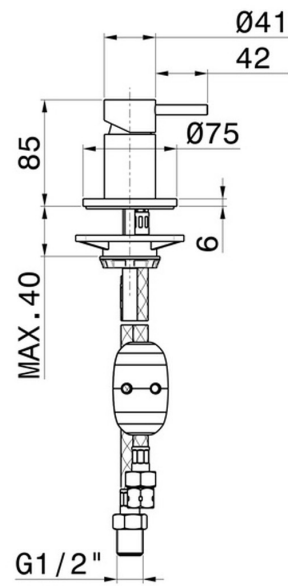

X-STEEL 316

69686X.59.097

Diverter for deck-mounted set - finish PVD Brushed Gold

PVD Brushed Gold

FEATURES

Material	Stainless Steel
Installation	Deck-mounted
Hole type	Single hole
Control type	Single lever
Diverter type	Mechanic diverter

TECHNICAL DRAWING

X-STEEL 316

69686X.59.097

Diverter for deck-mounted set - finish PVD Brushed Gold

AVAILABLE FINISHES

59.097

PVD Brushed Gold

50.050