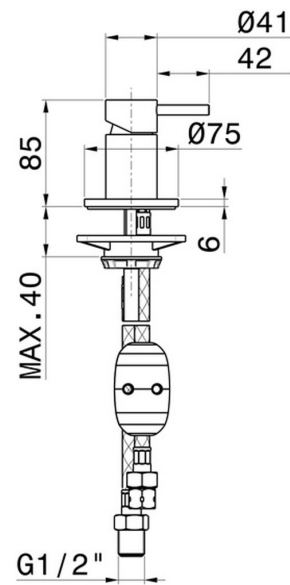

X-STEEL 316

69686X.59.098

Diverter for deck-mounted set - finish PVD Brushed Pale Gold

PVD Brushed Pale Gold

FEATURES

Material	Stainless Steel
Installation	Deck-mounted
Hole type	Single hole
Control type	Single lever
Diverter type	Mechanic diverter

TECHNICAL DRAWING

X-STEEL 316

69686X.59.098

Diverter for deck-mounted set - finish PVD Brushed Pale Gold

AVAILABLE FINISHES

59.098

PVD Brushed Pale Gold

50.050