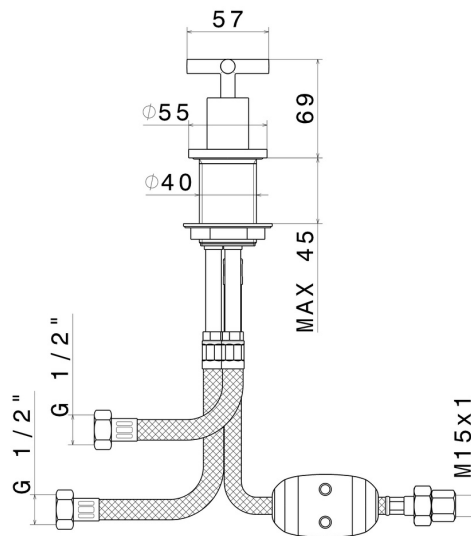

BLINK

70885.01.093

Diverter for deck-mounted set - finish Matt Black

FEATURES

Material	Brass
Installation	Freestanding

TECHNICAL DRAWING

BLINK

70885.01.093