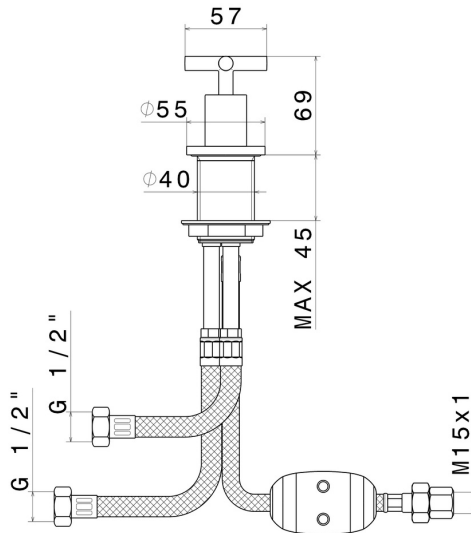

# BLINK

**70885.21.018**

Diverter for deck-mounted set - finish Chrome

## FEATURES

Material	<b>Brass</b>
Installation	<b>Freestanding</b>

## TECHNICAL DRAWING

**BLINK**

**70885.21.018**

Diverter for deck-mounted set - finish Chrome

**AVAILABLE FINISHES**

---

**21.018**

Chrome