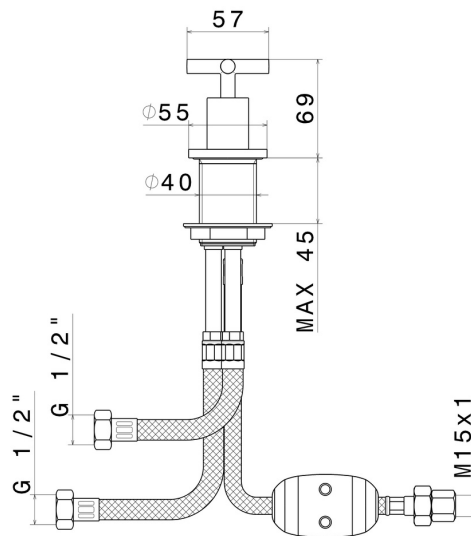

BLINK

70885.47.083

Diverter for deck-mounted set - finish Groove Bronze

Groove Bronze

FEATURES

Material	Brass
Installation	Freestanding

TECHNICAL DRAWING

BLINK

70885.47.083

Diverter for deck-mounted set - finish Groove Bronze

AVAILABLE FINISHES

47.083

Groove Bronze

01.093

finish Matt Black

21.018