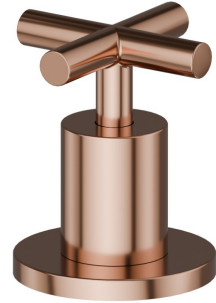

BLINK

70885.58.061

Diverter for deck-mounted set - finish PVD Copper Bronze

PVD Copper Bronze

FEATURES

Material	Brass
Installation	Freestanding

TECHNICAL DRAWING

BLINK

70885.58.061

Diverter for deck-mounted set - finish PVD Copper Bronze

AVAILABLE FINISHES

58.061

PVD Copper Bronze

01.093

finish Matt Black

21.018

finish Chrome

47.083

finish Groove Bronze

58.063

finish PVD Gun Metal

59.098

finish PVD Brushed Pale Gold

61.020

finish PVD Glossy Gold