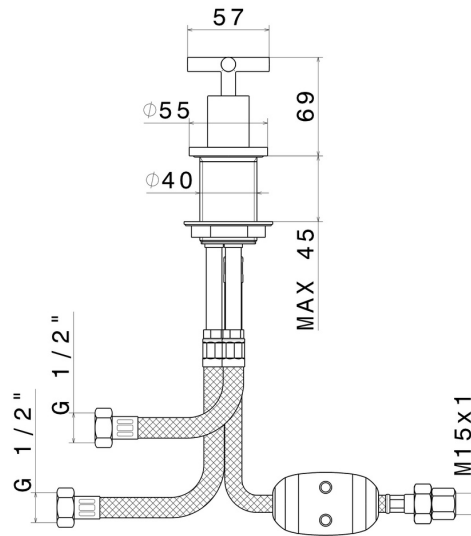

BLINK

70885.58.061

Diverter for deck-mounted set - finish PVD Copper Bronze

PVD Copper Bronze

FEATURES

Material	Brass
Installation	Freestanding

TECHNICAL DRAWING

BLINK

70885.58.061

Diverter for deck-mounted set - finish PVD Copper Bronze

AVAILABLE FINISHES

58.061

PVD Copper Bronze

01.093

finish Matt Black

21.018