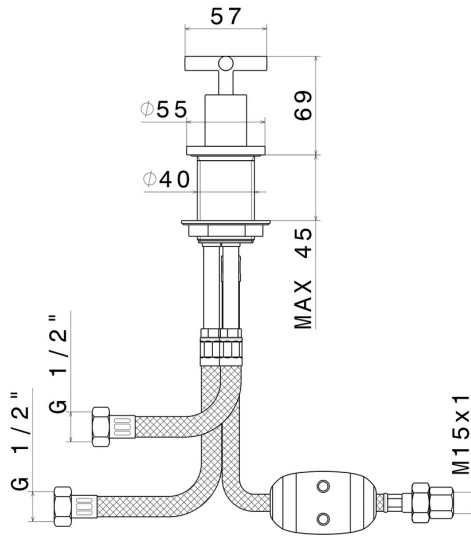

# BLINK

**70885.58.063**

Diverter for deck-mounted set - finish PVD Gun Metal

PVD Gun Metal

## FEATURES

Material	<b>Brass</b>
Installation	<b>Freestanding</b>

## TECHNICAL DRAWING

**BLINK**

**70885.58.063**

Diverter for deck-mounted set - finish PVD Gun Metal

**AVAILABLE FINISHES**

---

**58.063**

PVD Gun Metal