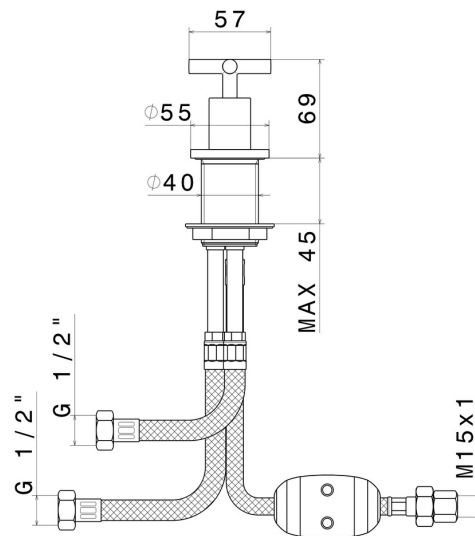

BLINK

70885.59.098

Diverter for deck-mounted set - finish PVD Brushed Pale Gold

PVD Brushed Pale Gold

FEATURES

Material	Brass
Installation	Freestanding

TECHNICAL DRAWING

BLINK

70885.59.098

Diverter for deck-mounted set - finish PVD Brushed Pale Gold

AVAILABLE FINISHES

59.098

PVD Brushed Pale Gold

01.093

finish Matt Black

21.018