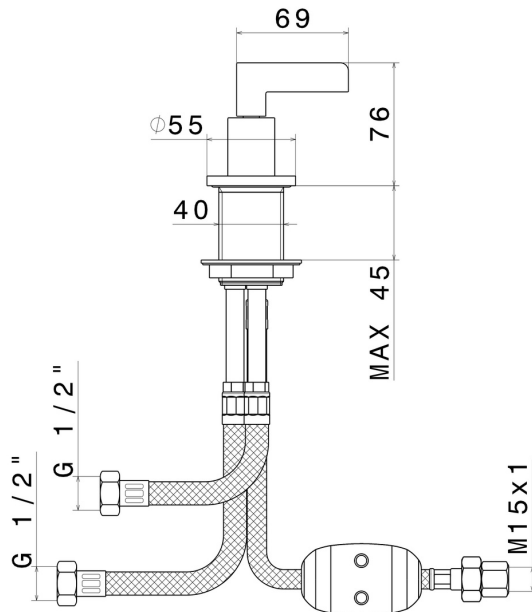

BLINK CHIC

71085.01.093

Diverter for deck-mounted set - finish Matt Black

FEATURES

Material	Brass
Installation	Deck-mounted

TECHNICAL DRAWING

BLINK CHIC

71085.01.093

Diverter for deck-mounted set - finish Matt Black

AVAILABLE FINISHES

01.093

Matt Black

21.018

finish Chrome

47.083

finish Groove Bronze