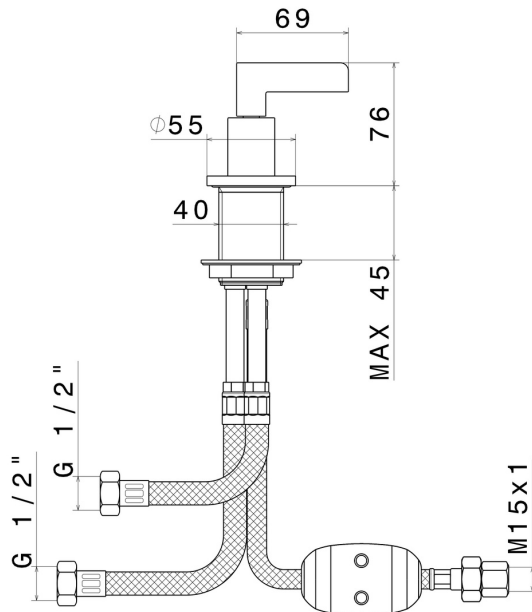

# BLINK CHIC

**71085.21.018**

Diverter for deck-mounted set - finish Chrome

Chrome

## FEATURES

Material	Brass
Installation	Deck-mounted

## TECHNICAL DRAWING

**BLINK CHIC**

**71085.21.018**

Diverter for deck-mounted set - finish Chrome

**AVAILABLE FINISHES**

---

**21.018**

Chrome