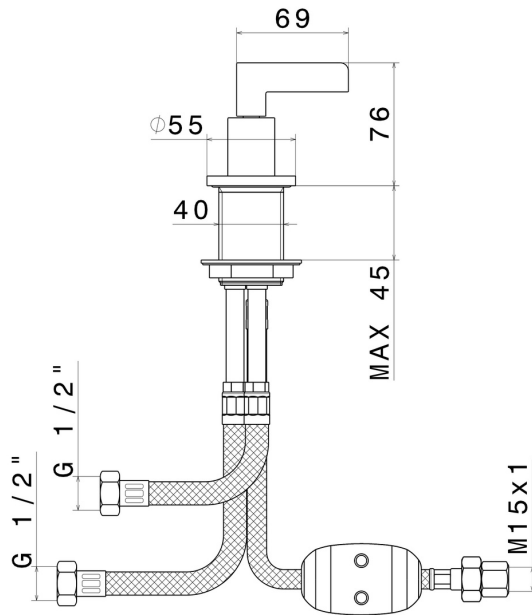

BLINK CHIC

71085.47.083

Diverter for deck-mounted set - finish Groove Bronze

Groove Bronze

FEATURES

Material	Brass
Installation	Deck-mounted

TECHNICAL DRAWING

BLINK CHIC

71085.47.083

Diverter for deck-mounted set - finish Groove Bronze

AVAILABLE FINISHES

47.083

Groove Bronze

01.093

finish Matt Black

21.018