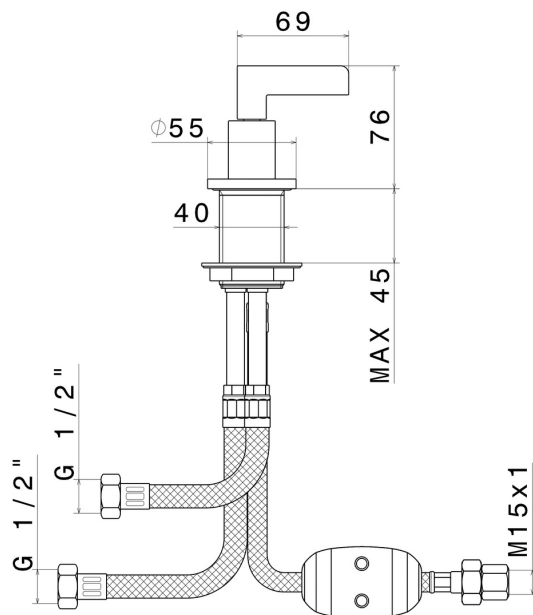

# BLINK CHIC

**71085.58.061**

Diverter for deck-mounted set - finish PVD Copper Bronze

PVD Copper Bronze

## FEATURES

Material	<b>Brass</b>
Installation	<b>Deck-mounted</b>

## TECHNICAL DRAWING

**BLINK CHIC**

**71085.58.061**

Diverter for deck-mounted set - finish PVD Copper Bronze

**AVAILABLE FINISHES**

---

**58.061**

PVD Copper Bronze