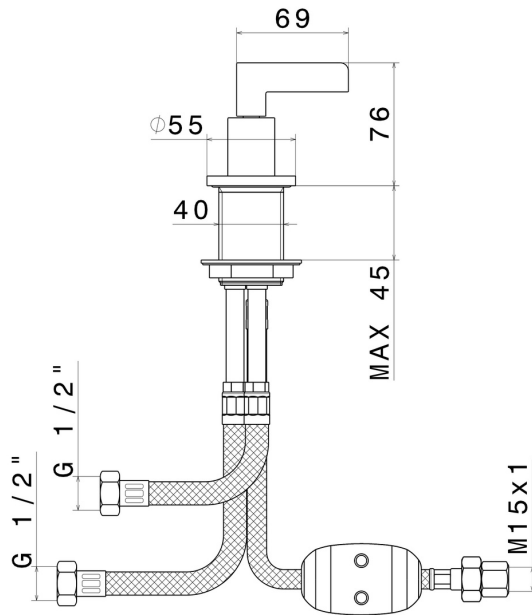

BLINK CHIC

71085.58.063

Diverter for deck-mounted set - finish PVD Gun Metal

PVD Gun Metal

FEATURES

Material	Brass
Installation	Deck-mounted

TECHNICAL DRAWING

BLINK CHIC

71085.58.063

Diverter for deck-mounted set - finish PVD Gun Metal

AVAILABLE FINISHES

58.063

PVD Gun Metal

01.093

finish Matt Black

21.018