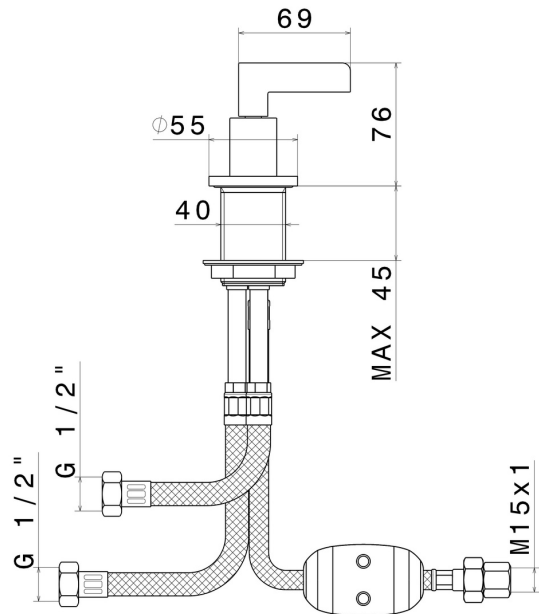

BLINK CHIC

71085.59.098

Diverter for deck-mounted set - finish PVD Brushed Pale Gold

PVD Brushed Pale Gold

FEATURES

Material	Brass
Installation	Deck-mounted

TECHNICAL DRAWING

BLINK CHIC

71085.59.098

Diverter for deck-mounted set - finish PVD Brushed Pale Gold

AVAILABLE FINISHES

59.098

PVD Brushed Pale Gold

01.093

finish Matt Black

21.018