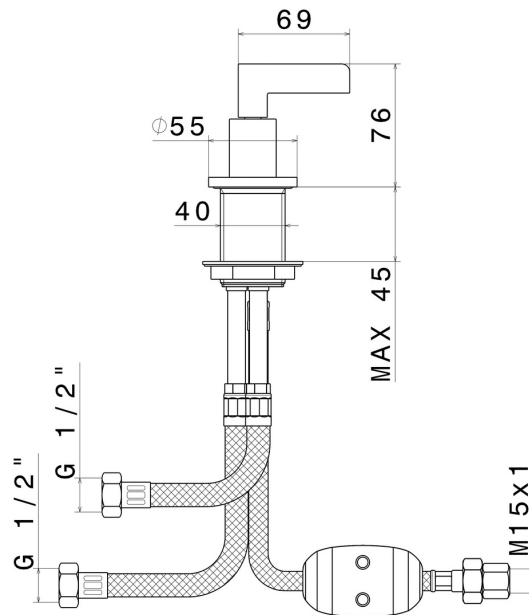

BLINK CHIC

71085.61.020

Diverter for deck-mounted set - finish PVD Glossy Gold

PVD Glossy Gold

FEATURES

| | |
|--------------|---------------------|
| Material | Brass |
| Installation | Deck-mounted |

TECHNICAL DRAWING