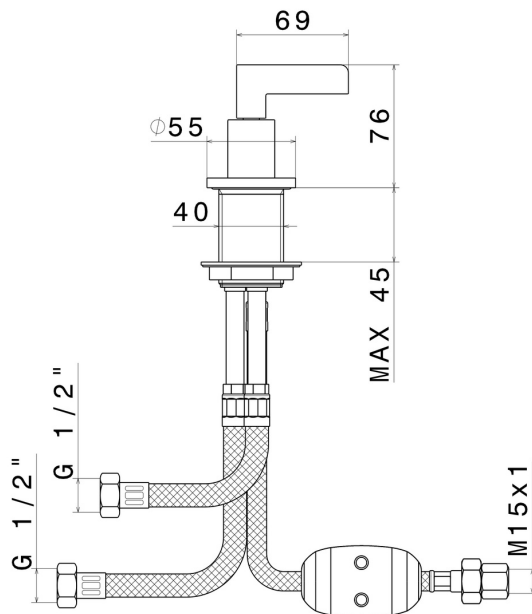

BLINK CHIC

71185.01.093

Diverter for deck-mounted set - finish Matt Black

Luxury

FEATURES

Material	Brass
Installation	Deck-mounted

TECHNICAL DRAWING

BLINK CHIC

71185.01.093

Diverter for deck-mounted set - finish Matt Black

AVAILABLE FINISHES

01.093

Matt Black

21.018

finish Chrome

47.083