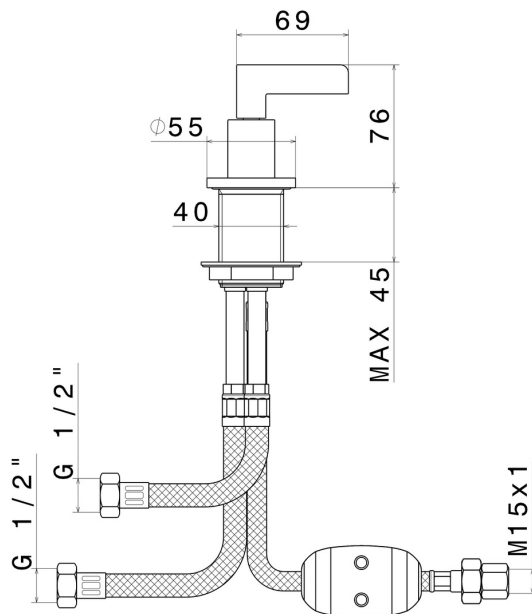

# BLINK CHIC

**71185.21.018**

Diverter for deck-mounted set - finish Chrome

Luxury

Chrome

## FEATURES

Material	Brass
Installation	Deck-mounted

## TECHNICAL DRAWING

**BLINK CHIC**

**71185.21.018**

Diverter for deck-mounted set - finish Chrome

**AVAILABLE FINISHES**

---

**21.018**

Chrome