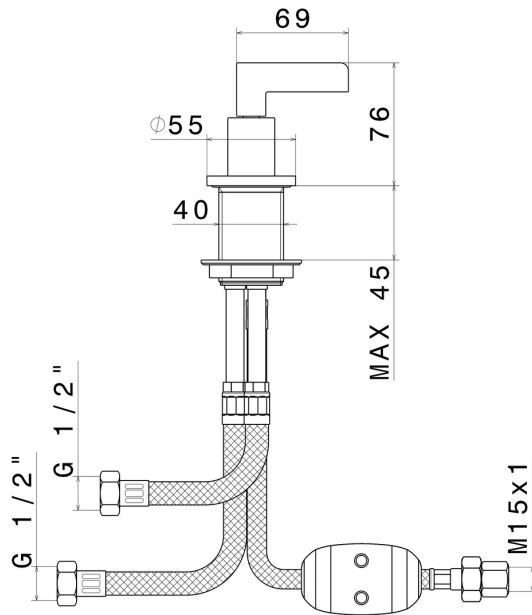

BLINK CHIC

71185.47.083

Diverter for deck-mounted set - finish Groove Bronze

Luxury

Groove Bronze

FEATURES

Material	Brass
Installation	Deck-mounted

TECHNICAL DRAWING

BLINK CHIC

71185.47.083

Diverter for deck-mounted set - finish Groove Bronze

AVAILABLE FINISHES

47.083

Groove Bronze

01.093

finish Matt Black