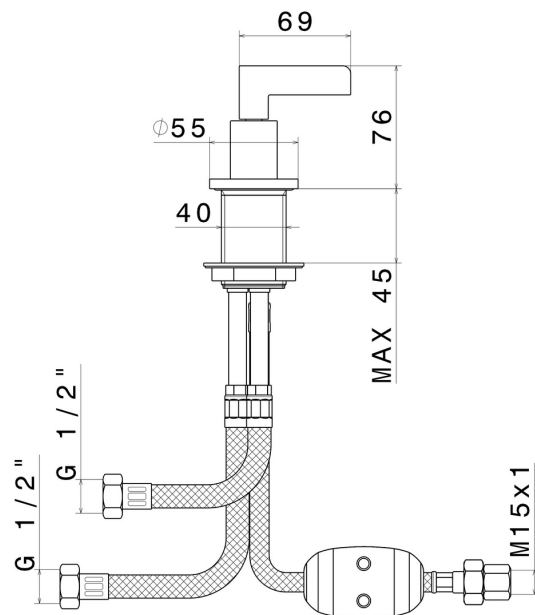

BLINK CHIC

71185.58.061

Diverter for deck-mounted set - finish PVD Copper Bronze

Luxury

PVD Copper Bronze

FEATURES

Material	Brass
Installation	Deck-mounted

TECHNICAL DRAWING

BLINK CHIC

71185.58.061

Diverter for deck-mounted set - finish PVD Copper Bronze

AVAILABLE FINISHES

58.061

PVD Copper Bronze

01.093

finish Matt Black