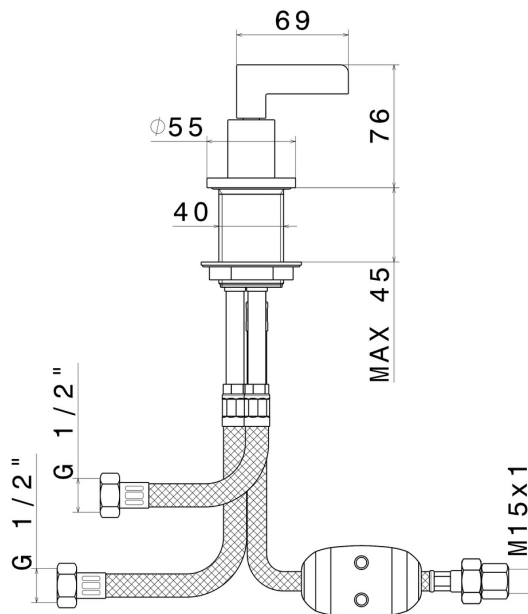

BLINK CHIC

71185.58.063

Diverter for deck-mounted set - finish PVD Gun Metal

Luxury

FEATURES

Material	Brass
Installation	Deck-mounted

TECHNICAL DRAWING

 **AR Preview**
try it in your home

More Details
on our [website](#)

BLINK CHIC

71185.58.063

Diverter for deck-mounted set - finish PVD Gun Metal

AVAILABLE FINISHES

58.063

PVD Gun Metal

01.093