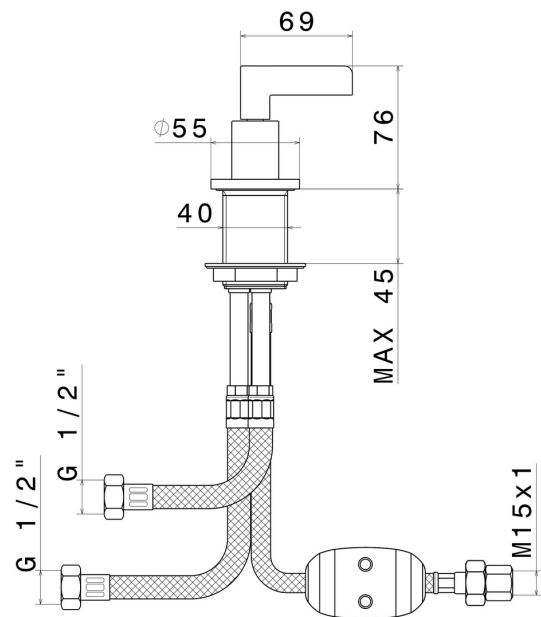

BLINK CHIC

71185.59.098

Diverter for deck-mounted set - finish PVD Brushed Pale Gold

Luxury

PVD Brushed Pale Gold

FEATURES

Material	Brass
Installation	Deck-mounted

TECHNICAL DRAWING

BLINK CHIC

71185.59.098

Diverter for deck-mounted set - finish PVD Brushed Pale Gold

AVAILABLE FINISHES

59.098

PVD Brushed Pale Gold

01.093

finish Matt Black